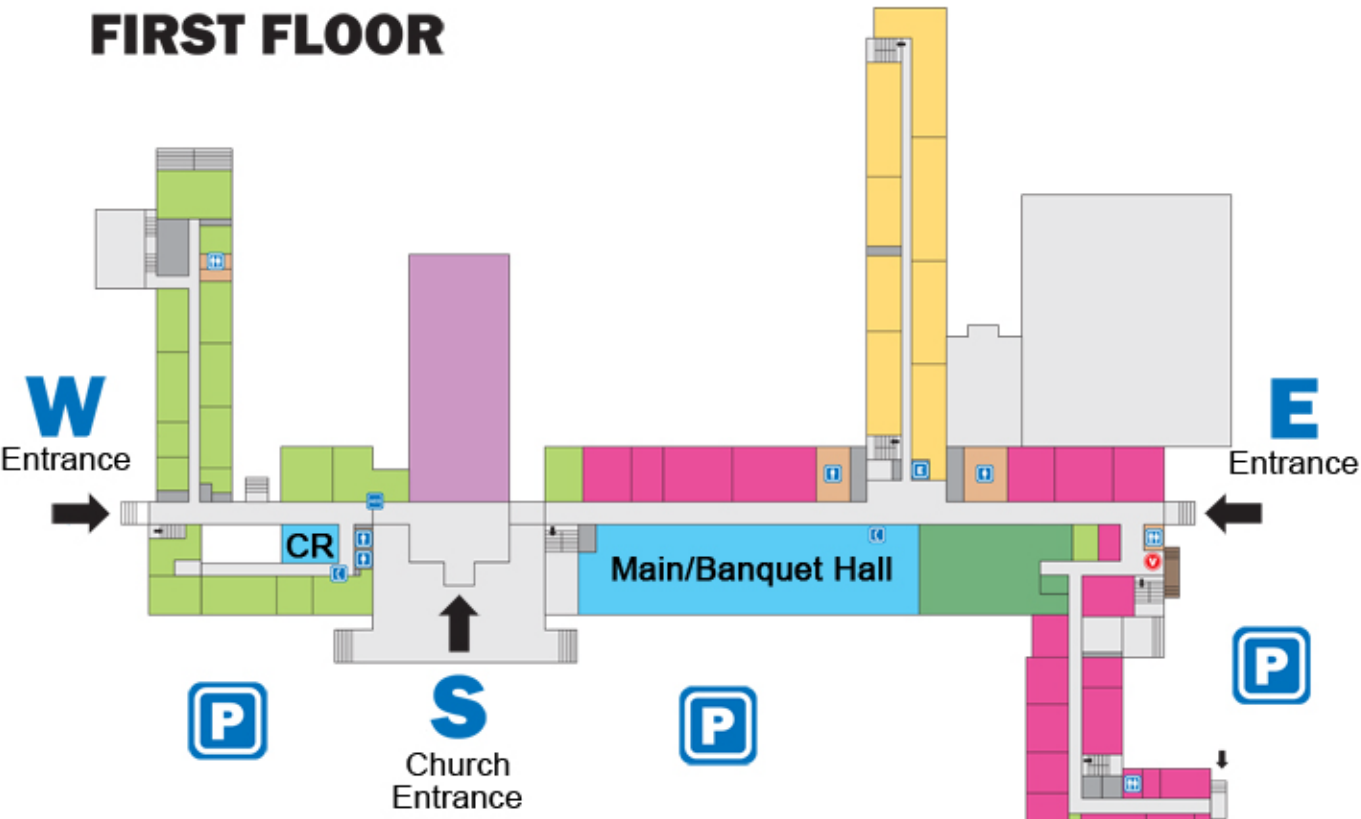

FIRST FLOOR

LITHUANIAN WORLD CENTER MAP

- CHURCH
- CLASSROOMS
- CONDOMINIUMS
- HALLS
- KITCHENS
- LOADING DOCK
- MULTI-PURPOSE ROOM
- MUSEUM
- OFFICES

LOWER FLOOR

- AED CARDIAC EMERGENCY (Auto. Elec. Defibrillator)
- E ELEVATOR
- ☎ HELP TELEPHONE (LWC Custodian T. 630.201.3130)
- P PARKING
- ♂ ♀ RESTROOMS
- V VENDING MACHINES
- ➔ ENTRANCE
- ▬▬▬ STAIRS