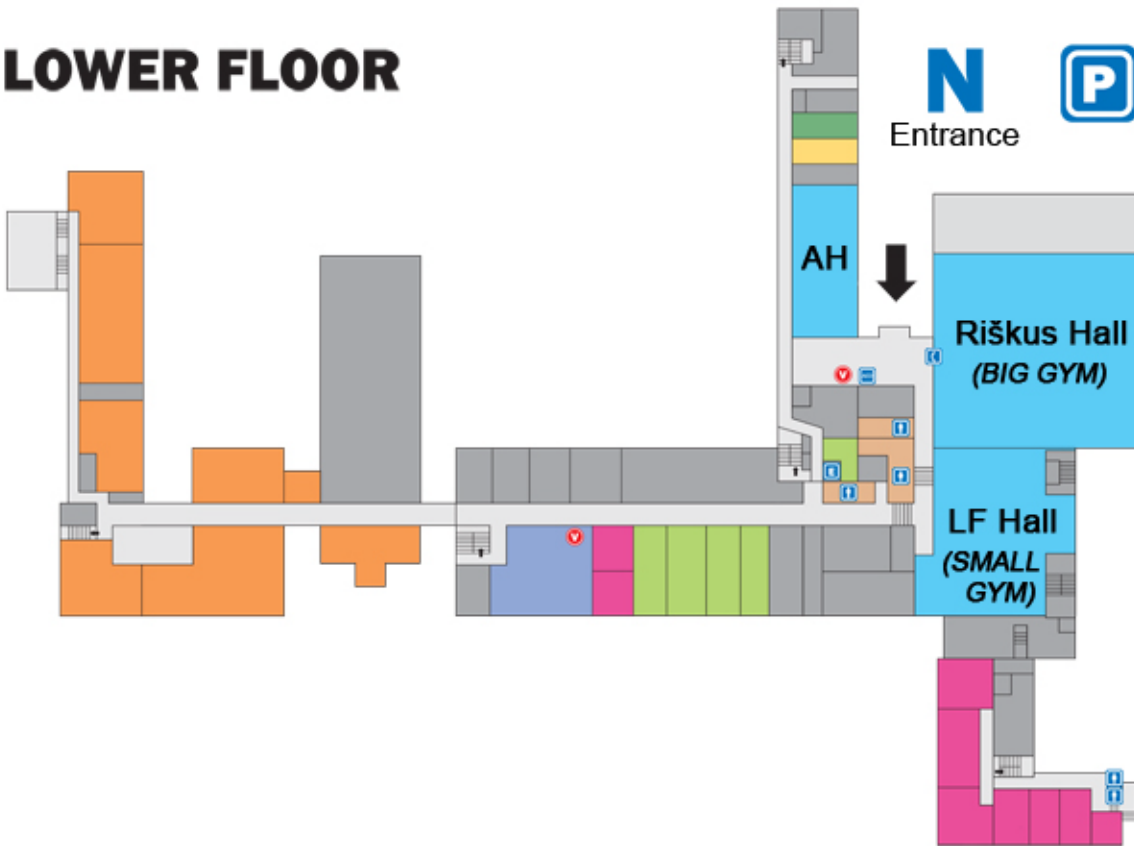

FIRST FLOOR

LITHUANIAN WORLD CENTER MAP

- CHURCH
- CLASSROOMS
- CONDOMINIUMS
- HALLS
- KITCHENS
- LOADING DOCK
- MULTI-PURPOSE ROOM
- MUSEUM
- OFFICES

LOWER FLOOR

- AED CARDIAC EMERGENCY (Auto. Elec. Defibrillator)
- E ELEVATOR
- ☎ HELP TELEPHONE (LWC Custodian T. 630.201.3130)
- P PARKING
- ♂ ♀ RESTROOMS
- V VENDING MACHINES
- ➔ ENTRANCE
- ▬▬▬ STAIRS